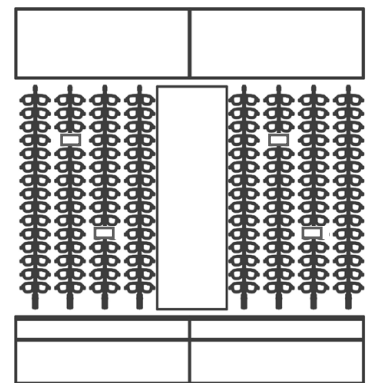

STORAGE AND BANNERS:

- 8x Alumina eyewear rods
- 1x Full mirror
- 2x Storage cabinets 100cm
- 2x Illuminated banners