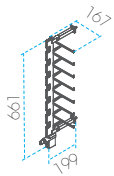

ALUMINA EYEWEAR RODS - PRODUCT SPECIFICATIONS

KEY LOCKED

AKL.7R-W (White) € 155,-
AKL.7R-B (Black) € 165,-
Capacity: 7 frames
Weight: 0,55kg