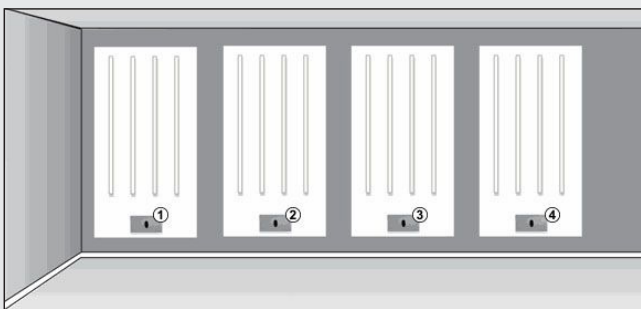

The LX control unit that drives the Alumina eyewear rods and can control up to 8 columns. There are various programming features for each controller. For example: in such cases when a mirror in your store reflects the infrared beam there is a chance that more groups will open at the same time. The grouping function solves this problem.

These features guarantee:

- EASY PROGRAMMING
- CLEAR DISPLAY
- ENERGY EFFICIENT

GROUPING OPTIONS

SINGULAR PANELS/SECTIONS

Each XL controller can control up to eight eyewear rods. In most cases, it's easiest to use one LX controller for each panel or section. It is therefore most beneficial to use panels or sections with eight eyewear rods each. This is the optimal solution.

COMBINED PANELS/SECTIONS

In the case that your panels or sections are fitted with less than eight columns each, you could choose to combine the next panel with the LX controller of the other panel. By doing this, you would need to purchase less LX controllers. This is an economical solution.