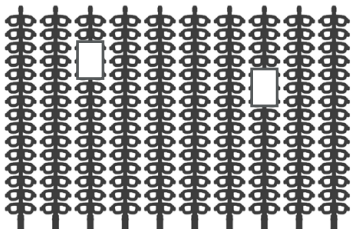

GROUPED EYEWEAR RODS

In the case that your panels or sections are fitted with less than eight columns each, you could choose to combine the next panel with the LX controller of the other panel. By doing this, you would need to purchase less LX controllers. This is an economical solution.

THE PERFECT SETUP OF YOUR SUNGLASS CORNER

When looking for a boost in sunglass turnover, an updated sunglass corner is a real must. Make sure it has a fresh look, with the correct capacity and a setup that is user-friendly and reliable for both you and your customers. In the end, it's up to you to create a complete experience for your clients, to make sure they find the perfect sunglasses.

Our Alumina eyewear rods can help you to create the perfect setup to achieve those goals. Here are several example grids, which might inspire you.

EXAMPLE CORNER URBAN

Install our eyewear rods directly to the wall, and add optional storage cabinets and/or illuminated banners.