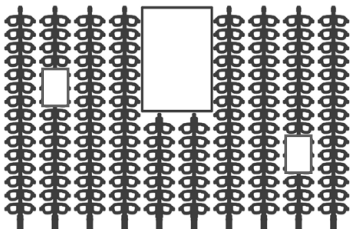

STORAGE:

- 8x Alumina eyewear rods
- 1x Full mirror
- 2x Storage cabinets 100cm

STORAGE AND BANNERS:

- 8x Alumina eyewear rods
- 1x Full mirror
- 2x Storage cabinets 100cm
- 2x Illuminated banners

EXAMPLE CORNER BOUTIQUE

Install our eyewear rods directly to the wall, and add optional storage cabinets and/or illuminated banners.

EYEWEAR RODS GRID:

10x Alumina eyewear rods
1x Half mirror
2x campaign holders

STORAGE:

10x Alumina eyewear rods
1x Half mirror
2x campaign holders
2x Storage cabinets 100cm