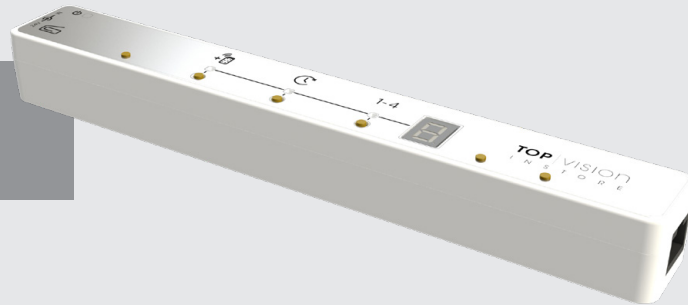

HOW TO CONNECT YOUR REMOTE CONTROLLED EYEWEAR RODS

The LX is a high-end remote controller that is user-friendly and highly reliable. Its clear display allows easy programming, servicing, and error detection.

The LX control unit that drives the Alumina eyewear rods and can control up to 8 columns. There are various programming features for each controller. For example: in such cases when a mirror in your store reflects the infrared beam there is a chance that more groups will open at the same time. The grouping function solves this problem.

These features guarantee:

- EASY PROGRAMMING
- CLEAR DISPLAY
- ENERGY EFFICIENT