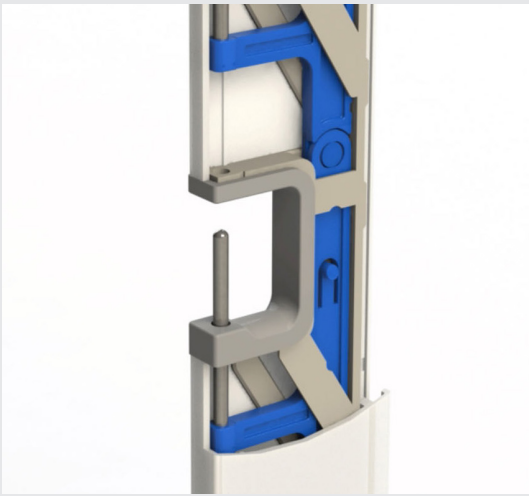

ALUMINA EYEWEAR RODS

INDEPTH INFORMATION

HOW DO OUR RODS OPERATE

The mechanical components within this unibody structure are linked together within this solid housing, ensuring smooth running technology for a long lifespan.

When opened, the reinforced steel pin "disappears" within the rod, focusing the attention on the eyewear.

These features guarantee:

- SMOOTH OPERATION
- ENERGY EFFICIENCY
- INVISIBLE SECURITY WHEN OPENED

DURABLE UNIBODY STRUCTURE

Alumina eyewear rods feature a unique and patented unibody structure that ensures rigidity and reliability.

This feature guarantees:

- RIGID STRUCTURE
- PATENTED TECHNOLOGY
- DURABLE