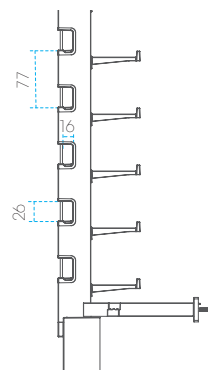

ALUMINA EYEWEAR RODS - PRODUCT SPECIFICATIONS

REMOTE CONTROLLED

AR.7R-W (White) € 349,-
AR.7R-B (Black) € 359,-
Capacity: 7 frames
Weight: 0,64kg

AR.8R-W (White) € 361,-
AR.8R-B (Black) € 371,-
Capacity: 8 frames
Weight: 0,68kg

AR.9R-W (White) € 373,-
AR.9R-B (Black) € 383,-
Capacity: 9 frames
Weight: 0,72kg

AR.10R-W (White) € 385,-
AR.10R-B (Black) € 395,-
Capacity: 10 frames
Weight: 0,75kg

AR.11R-W (White) € 397,-
AR.11R-B (Black) € 407,-
Capacity: 11 frames
Weight: 0,79kg

AR.12R-W (White) € 409,-
AR.12R-B (Black) € 419,-
Capacity: 12 frames
Weight: 0,83kg

AR.13R-W (White) € 421,-
AR.13R-B (Black) € 431,-
Capacity: 13 frames
Weight: 0,87kg

AR.14R-W (White) € 433,-
AR.14R-B (Black) € 443,-
Capacity: 14 frames
Weight: 0,91kg

AR.15R-W (White) € 445,-
AR.15R-B (Black) € 455,-
Capacity: 15 frames
Weight: 0,95kg

AR.16R-W (White) € 458,-
AR.16R-B (Black) € 468,-
Capacity: 16 frames
Weight: 1,13kg

AK.17R-W (White) € 470,-
AK.17R-B (Black) € 480,-
Capacity: 17 frames
Weight: 1,17kg

AK.18R-W (White) € 482,-
AK.18R-B (Black) € 492,-
Capacity: 18 frames
Weight: 1,21kg

Receiver set (1 per max 8 columns)
50800 (EU, GB, US) € 458,-