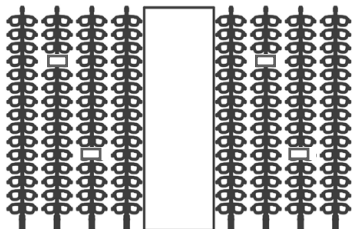

EYEWEAR RODS GRID:

- 8x Alumina eyewear rods
- 1x Full mirror
- 4x logoholders