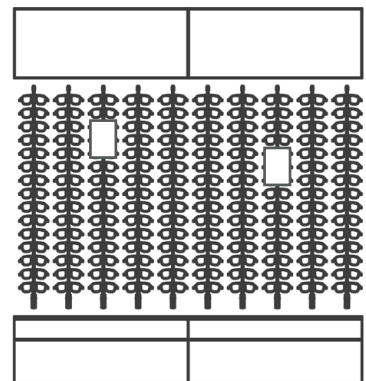

Our Alumina eyewear rods can help you to create the perfect setup to achieve those goals. Here are several example grids, which might inspire you.

EXAMPLE CORNER URBAN

Install our eyewear rods directly to the wall, and add optional storage cabinets and/or illuminated banners.

EYEWEAR RODS GRID:

10x Alumina eyewear rods
2x A5 mirror holders

STORAGE:

10x Alumina eyewear rods
2x A5 mirror holders
2x Storage cabinets 100cm

STORAGE AND BANNERS:

10x Alumina eyewear rods
2x A5 mirror holders
2x Storage cabinets 100cm
2x Illuminated banners