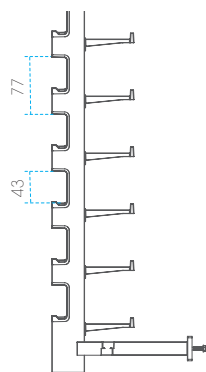

ALUMINA EYEWEAR RODS - PRODUCT SPECIFICATIONS

NON LOCKED

ANL.7R-W (White) € 87,-
ANL.7R-B (Black) € 97,-
Capacity: 7 frames
Weight: 0,43kg

ANL.8R-W (White) € 91,-
ANL.8R-B (Black) € 101,-
Capacity: 8 frames
Weight: 0,46kg

ANL.9R-W (White) € 95,-
ANL.9R-B (Black) € 105,-
Capacity: 9 frames
Weight: 0,49kg

ANL.10R-W (White) € 99,-
ANL.10R-B (Black) € 109,-
Capacity: 10 frames
Weight: 0,52kg

ANL.11R-W (White) € 103,-
ANL.11R-B (Black) € 113,-
Capacity: 11 frames
Weight: 0,55kg

ANL.12R-W (White) € 107,-
ANL.12R-B (Black) € 117,-
Capacity: 12 frames
Weight: 0,58kg

ANL.13R-W (White) € 111,-
ANL.13R-B (Black) € 121,-
Capacity: 13 frames
Weight: 0,61kg

ANL.14R-W (White) € 115,-
ANL.14R-B (Black) € 125,-
Capacity: 14 frames
Weight: 0,64kg

ANL.15R-W (White) € 119,-
ANL.15R-B (Black) € 129,-
Capacity: 15 frames
Weight: 0,67kg

ANL.16R-W (White) € 124,-
ANL.16R-B (Black) € 134,-
Capacity: 16 frames
Weight: 0,84kg

ANL.17R-W (White) € 128,-
ANL.17R-B (Black) € 138,-
Capacity: 17 frames
Weight: 0,87kg

ANL.18R-W (White) € 132,-
ANL.18R-B (Black) € 142,-
Capacity: 18 frames
Weight: 0,90kg