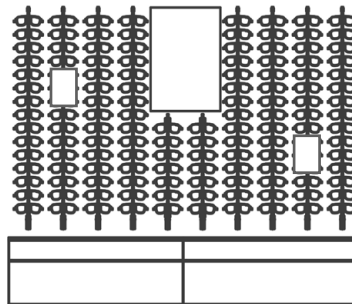

STORAGE:

- 8x Alumina eyewear rods
- 1x Full mirror
- 2x Storage cabinets 100cm

STORAGE AND BANNERS:

- 8x Alumina eyewear rods
- 1x Full mirror
- 2x Storage cabinets 100cm
- 2x Illuminated banners

EXAMPLE CORNER BOUTIQUE

Install our eyewear rods directly to the wall, and add optional storage cabinets and/or illuminated banners.

EYEWEAR RODS GRID:

10x Alumina eyewear rods
1x Half mirror
2x campaign holders

STORAGE:

10x Alumina eyewear rods
1x Half mirror
2x campaign holders
2x Storage cabinets 100cm