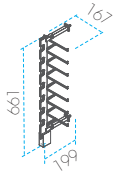

ALUMINA EYEWEAR RODS - PRODUCT SPECIFICATIONS

REMOTE CONTROLLED

AR.7R-W (White) € 349,-
AR.7R-B (Black) € 359,-
Capacity: 7 frames
Weight: 0,64kg