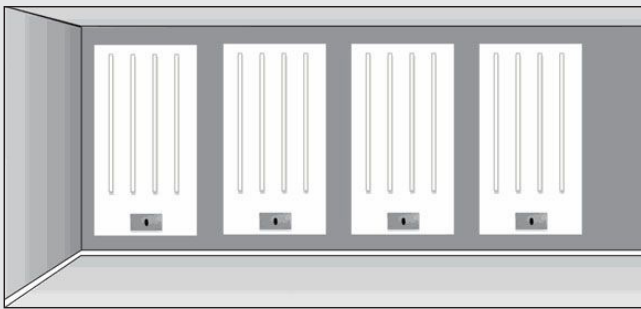

HOW TO CONNECT YOUR REMOTE CONTROLLED EYEWEAR RODS

The LX is a high-end remote controller that is user-friendly and highly reliable. Its clear display allows easy programming, servicing, and error detection.

The LX control unit that drives the Alumina eyewear rods and can control up to 8 columns. There are various programming features for each controller. For example: in such cases when a mirror in your store reflects the infrared beam there is a chance that more groups will open at the same time. The grouping function solves this problem.

These features guarantee:

- EASY PROGRAMMING
- CLEAR DISPLAY
- ENERGY EFFICIENT

GROUPING OPTIONS

SINGULAR PANELS/SECTIONS

Each XL controller can control up to eight eyewear rods. In most cases, it's easiest to use one LX controller for each panel or section. It is therefore most beneficial to use panels or sections with eight eyewear rods each. This is the optimal solution.