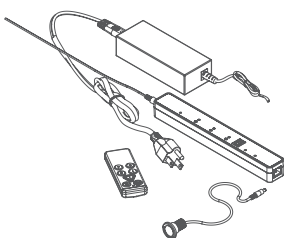

ALUMINA EYEWEAR RODS - PRODUCT SPECIFICATIONS

REMOTE CONTROLLED

AR.7R-W (White) € 349,-
AR.7R-B (Black) € 359,-
Capacity: 7 frames
Weight: 0,64kg

AR.8R-W (White) € 361,-
AR.8R-B (Black) € 371,-
Capacity: 8 frames
Weight: 0,68kg

AR.9R-W (White) € 373,-
AR.9R-B (Black) € 383,-
Capacity: 9 frames
Weight: 0,72kg

AR.10R-W (White) € 385,-
AR.10R-B (Black) € 395,-
Capacity: 10 frames
Weight: 0,75kg

AR.11R-W (White) € 397,-
AR.11R-B (Black) € 407,-
Capacity: 11 frames
Weight: 0,79kg

AR.12R-W (White) € 409,-
AR.12R-B (Black) € 419,-
Capacity: 12 frames
Weight: 0,83kg

AR.13R-W (White) € 421,-
AR.13R-B (Black) € 431,-
Capacity: 13 frames
Weight: 0,87kg

AR.14R-W (White) € 433,-
AR.14R-B (Black) € 443,-
Capacity: 14 frames
Weight: 0,91kg

AR.15R-W (White) € 445,-
AR.15R-B (Black) € 455,-
Capacity: 15 frames
Weight: 0,95kg

AR.16R-W (White) € 458,-
AR.16R-B (Black) € 468,-
Capacity: 16 frames
Weight: 1,13kg

AK.17R-W (White) € 470,-
AK.17R-B (Black) € 480,-
Capacity: 17 frames
Weight: 1,17kg

AK.18R-W (White) € 482,-
AK.18R-B (Black) € 492,-
Capacity: 18 frames
Weight: 1,21kg

Receiver set (1 per max 8 columns)
50800 (EU, GB, US) € 458,-