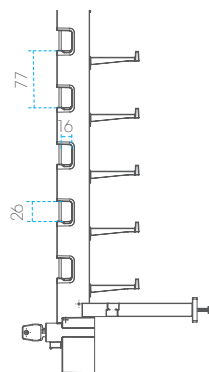

ALUMINA EYEWEAR RODS - PRODUCT SPECIFICATIONS

KEY LOCKED

AKL.7R-W (White) € 155,-
AKL.7R-B (Black) € 165,-
Capacity: 7 frames
Weight: 0,55kg

AKL.8R-W (White) € 161,-
AKL.8R-B (Black) € 171,-
Capacity: 8 frames
Weight: 0,59kg

AKL.9R-W (White) € 168,-
AKL.9R-B (Black) € 178,-
Capacity: 9 frames
Weight: 0,63kg

AKL.10R-W (White) € 175,-
AKL.10R-B (Black) € 185,-
Capacity: 10 frames
Weight: 0,67kg

AKL.11R-W (White) € 182,-
AKL.11R-B (Black) € 192,-
Capacity: 11 frames
Weight: 0,71kg

AKL.12R-W (White) € 189,-
AKL.12R-B (Black) € 199,-
Capacity: 12 frames
Weight: 0,75kg

AKL.13R-W (White) € 196,-
AKL.13R-B (Black) € 206,-
Capacity: 13 frames
Weight: 0,78kg

AKL.14R-W (White) € 203,-
AKL.14R-B (Black) € 213,-
Capacity: 14 frames
Weight: 0,82kg

AKL.15R-W (White) € 210,-
AKL.15R-B (Black) € 220,-
Capacity: 15 frames
Weight: 0,86kg

AKL.16R-W (White) € 219,-
AKL.16R-B (Black) € 229,-
Capacity: 16 frames
Weight: 1,05kg

AKL.17R-W (White) € 226,-
AKL.17R-B (Black) € 236,-
Capacity: 17 frames
Weight: 1,09kg

AKL.18R-W (White) € 233,-
AKL.18R-B (Black) € 243,-
Capacity: 18 frames
Weight: 1,13kg