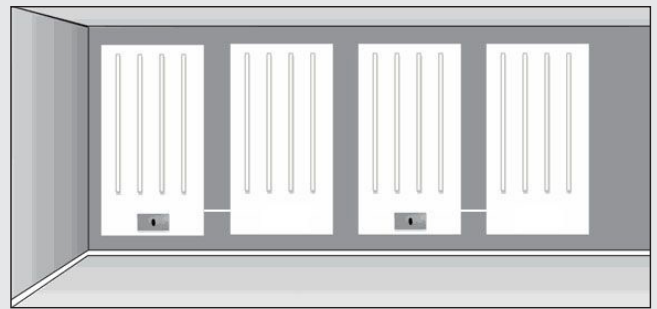

The LX control unit that drives the Alumina eyewear rods and can control up to 8 columns. There are various programming features for each controller. For example: in such cases when a mirror in your store reflects the infrared beam there is a chance that more groups will open at the same time. The grouping function solves this problem.

These features guarantee:

- EASY PROGRAMMING
- CLEAR DISPLAY
- ENERGY EFFICIENT

GROUPING OPTIONS

SINGULAR PANELS/SECTIONS

Each XL controller can control up to eight eyewear rods. In most cases, it's easiest to use one LX controller for each panel or section. It is therefore most beneficial to use panels or sections with eight eyewear rods each. This is the optimal solution.

COMBINED PANELS/SECTIONS

In the case that your panels or sections are fitted with less than eight columns each, you could choose to combine the next panel with the LX controller of the other panel. By doing this, you would need to purchase less LX controllers. This is an economical solution.