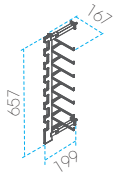

ALUMINA EYEWEAR RODS - PRODUCT SPECIFICATIONS

NON LOCKED

ANL.7R-W (White) € 87,-
ANL.7R-B (Black) € 97,-
Capacity: 7 frames
Weight: 0,43kg