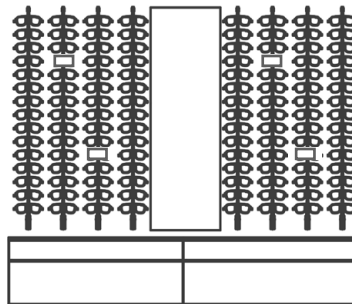

EYEWEAR RODS GRID:

10x Alumina eyewear rods
2x A5 mirror holders

STORAGE:

10x Alumina eyewear rods
2x A5 mirror holders
2x Storage cabinets 100cm

STORAGE AND BANNERS:

10x Alumina eyewear rods
2x A5 mirror holders
2x Storage cabinets 100cm
2x Illuminated banners

EXAMPLE CORNER NATURAL

Install our eyewear rods directly to the wall, and add optional storage cabinets and/or illuminated banners.

EYEWEAR RODS GRID:

- 8x Alumina eyewear rods
- 1x Full mirror
- 4x logoholders

Install our eyewear rods directly to the wall, and add optional storage cabinets and/or illuminated banners.

EYEWEAR RODS GRID:

10x Alumina eyewear rods
1x Half mirror
2x campaign holders

STORAGE:

10x Alumina eyewear rods
1x Half mirror
2x campaign holders
2x Storage cabinets 100cm