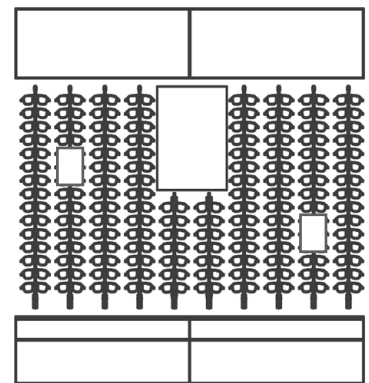

Install our eyewear rods directly to the wall, and add optional storage cabinets and/or illuminated banners.

EYEWEAR RODS GRID:

10x Alumina eyewear rods
1x Half mirror
2x campaign holders

STORAGE:

10x Alumina eyewear rods
1x Half mirror
2x campaign holders
2x Storage cabinets 100cm