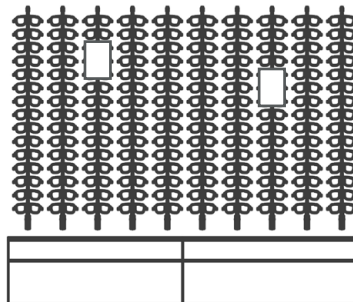

Our Alumina eyewear rods can help you to create the perfect setup to achieve those goals. Here are several example grids, which might inspire you.

EXAMPLE CORNER URBAN

Install our eyewear rods directly to the wall, and add optional storage cabinets and/or illuminated banners.

EYEWEAR RODS GRID:

10x Alumina eyewear rods
2x A5 mirror holders

STORAGE:

10x Alumina eyewear rods
2x A5 mirror holders
2x Storage cabinets 100cm

STORAGE AND BANNERS:

10x Alumina eyewear rods
2x A5 mirror holders
2x Storage cabinets 100cm
2x Illuminated banners