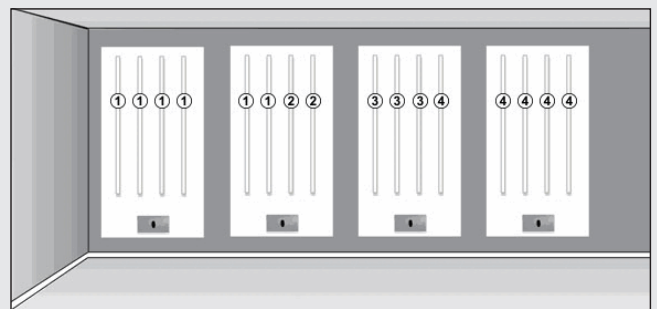

GROUPED EYEWEAR RODS

In the case that your panels or sections are fitted with less than eight columns each, you could choose to combine the next panel with the LX controller of the other panel. By doing this, you would need to purchase less LX controllers. This is an economical solution.