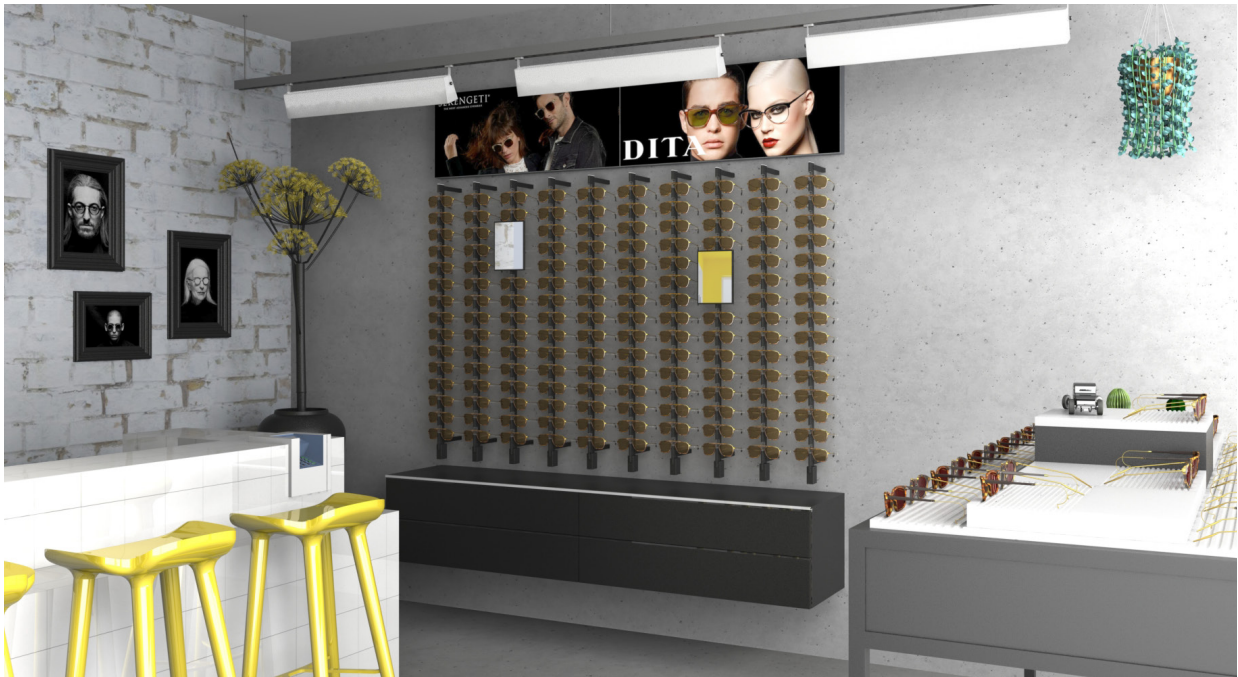

GROUPED PANELS/SECTIONS

When you want to unlock your panels from a larger distance (e.g. from behind your counter), the remote control will have a wider reach and might be controlling more panels or sections than you intended. By setting each panel or section to a specific group number, you can access specific sections by clicking the referring numbers on your remote control.

GROUPED EYEWEAR RODS

In the case that your panels or sections are fitted with less than eight columns each, you could choose to combine the next panel with the LX controller of the other panel. By doing this, you would need to purchase less LX controllers. This is an economical solution.

THE PERFECT SETUP OF YOUR SUNGLASS CORNER

When looking for a boost in sunglass turnover, an updated sunglass corner is a real must. Make sure it has a fresh look, with the correct capacity and a setup that is user-friendly and reliable for both you and your customers. In the end, it's up to you to create a complete experience for your clients, to make sure they find the perfect sunglasses.

Our Alumina eyewear rods can help you to create the perfect setup to achieve those goals. Here are several example grids, which might inspire you.

EXAMPLE CORNER URBAN

Install our eyewear rods directly to the wall, and add optional storage cabinets and/or illuminated banners.