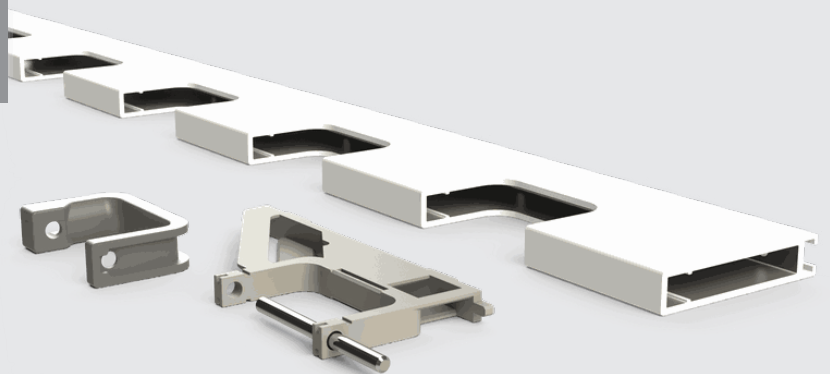

We were looking for an eyewear rod with a high capacity that could be easily integrated and blend in with any retail interior. These rods should not be dominant and maintain focus on the eyewear within the store's identity. We wanted a stronger durable construction, without any separate pins or hooks, so we opted for a uni-body structure with steel pins that move up and down in a profile. It had to be all about the frame and therefore we chose a technology where the locking hook is not visible when the display is in the un-locked position.

Durable, reliable lockable solution

This vertical wall presentation with its minimalistic "Dutch Design" is an architectural eyewear display with a swiveling mounting set. The column is fitted with a strong motor or key lock that is integrated at the bottom of the rod making it easily accessible for service, guaranteeing years of trouble-free use.

When opened, the reinforced steel pin "disappears" within the rod, focusing the attention on the eyewear.

These features guarantee:

- SMOOTH OPERATION
- ENERGY EFFICIENCY
- INVISIBLE SECURITY WHEN OPENED

DURABLE UNIBODY STRUCTURE

Alumina eyewear rods feature a unique and patented unibody structure that ensures rigidity and reliability.

This feature guarantees:

- RIGID STRUCTURE
- PATENTED TECHNOLOGY
- DURABLE